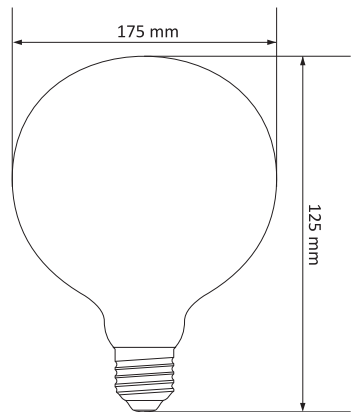

BG- LED лампа; **EN** - LED lamp; **SRB-** Sijalice LED; **HR-** LED žarulje; **BIH** Sijalice LED; **SLO-** LED svetila; **HU-** LED lámpa; **RO-** Becuri cu LED; **GR-** Λαμπτήρες LED; **MK** - LED светилка; **SK** - LED lampa; **PL** - Lampa LED; **P** - Lâmpada LED; **IT** - Lampada a LED

INCANDESCENT LED VINTAGE

■ TECHNICAL DATA

Voltage: ~230V
Frequency: 50/60Hz
Watt: 60W
Lumen: 260lm
Light source: —
Beam angle: 360°
Color temperature: 2700K
Dimmable: Yes
Color rendering index: Ra≥80
Life time: 3000 h

■ AREAS OF APPLICATION

- Domestic applications- especially where the lamps are visible
- General illumination
- Outdoor applications only in suitable luminaires
- Used in chandeliers and other decorative light fixtures to create beautiful light effects

■ PRODUCT FEATURES

- Elegant design- perfect for decorative installations
- Very low energy consumption
- Instant 100 % light, no warm-up time
- Easy replacement of classic conventional lamps
- Environmentally friendly: contains no mercury or other hazardous substance

IP20